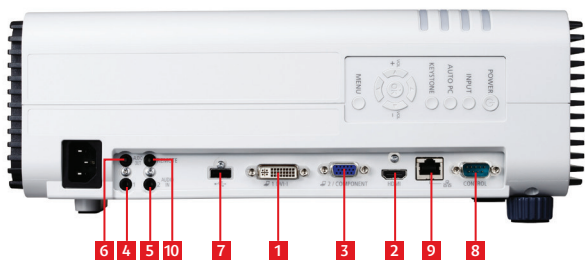

Connectivity

1. 1 **DVI-I 29-pin:** Digital / Analogue RGB
2. 2 **HDMI™ V1.3 (with Deep Colour):** Digital Video / Digital Audio / Digital RGB Input
3. 3 **Mini D-Sub 15-pin:** Analogue RGB Input (Component input via optional adapter cable)
4. 4 **3.5mm stereo mini-jack:** Audio Input 1
5. 5 **3.5mm stereo mini-jack:** Audio Input 2
6. 6 **3.5mm stereo mini-jack:** Audio Output (variable level)
7. 7 **USB Type A:** USB Connection
8. 8 **Mini D-Sub 9-pin:** Control Port (RS-232C)
9. 9 **RJ-45:** Network Connection
10. 10 **3.5mm stereo mini-jack:** Wired Remote Control Input

Canon Inc
canon.com

Canon Europe
canon-europe.com

English Edition
© Canon Europa N.V., 2013

Canon Europe Ltd
3 The Square, Stockley Park
Uxbridge, Middlesex
UB11 1ET UK