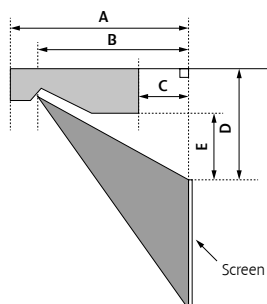

POSITIONING THE PROJECTOR

Screen Size (W x H) mm 16:10 aspect ratio	60"	74.6"	80"	110"
	1292 x 808	1608 x 1005	1723 x 1077	2369 x 1481
A	12.60" (32.0cm)	15.20" (38.6cm)	16.14" (41.0cm)	21.46" (54.5cm)
B	9.06" (23.0cm)	11.65" (29.6cm)	12.60" (32.0cm)	17.91" (45.5cm)
C	-2.60" (-6.6cm)	0.00" (0.0cm)	0.95" (2.4cm)	6.26" (15.9cm)
D	8.86" (22.5cm)	10.00" (25.4cm)	10.43" (26.5cm)	12.80" (32.5cm)
E	1.85" (4.7cm)	3.00" (7.6cm)	3.43" (8.7cm)	5.79" (14.7cm)