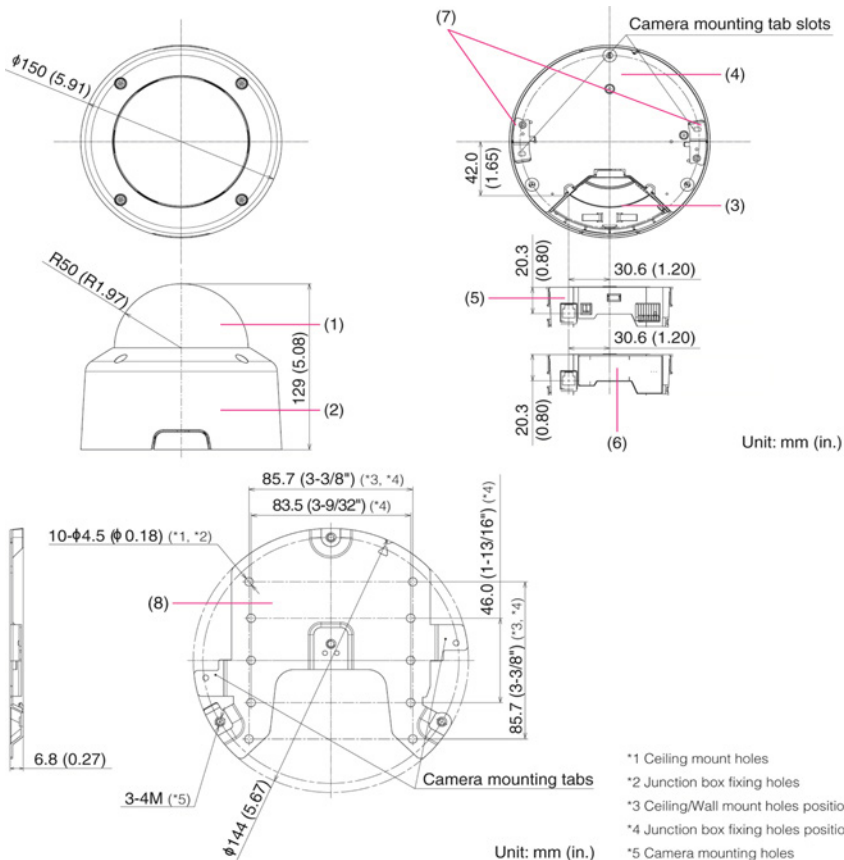

### Dimensions

- \*1 Ceiling mount holes
- \*2 Junction box fixing holes
- \*3 Ceiling/Wall mount holes position
- \*4 Junction box fixing holes position
- \*5 Camera mounting holes