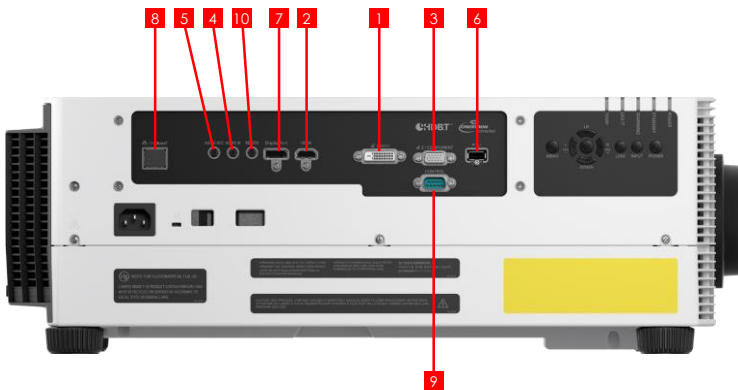

Analogue RGB Input 2 / component

Wi-Fi encryption

Wi-Fi encryption	Up to 25m (no electric wave interference / clear view to access point)
Wi-Fi Connection Modes	Open / WEP / WPA-PSK TKIP / WPA-PSK AES / WPA2-PSK TKIP / WPA2-PSK AES
Wi-Fi certification and WPS	Infrastructure mode PjAP (Projector Access Point) mode Acquired, Push Button Method (PBC) & PIN code method (PIN)
Wired Remote Control	3.5mm stereo mini-jack

MECHANISMS

Elevation Mechanism	Four rotary feet, extension length 14.6mm. Maximum angle of elevation +/-1.8°

RATINGS

Dimensions (W x H x D)	480mm x 196mm x 545mm (excluding protrusions)
Weight	17kg (without lens)
Power Source	100V - 240V AC, 50/60Hz
Power Consumption	XEED WUX5800Z: 485 W XEED WUX6600Z: 525 W XEED WUX7000Z: 540 W

Power consumption Quiet mode

Heat Dissipation	Standby: 0.3-2.0W (depending on HDBaseT and network settings)
Light Source Life	Quiet mode 1: 394 W Quiet mode 2: 368 W
Noise Level (normal / quiet mode)	XEED WUX5800Z: 1654 BTU/h XEED WUX6600Z: 1790 BTU/h XEED WUX7000Z: 1841 BTU/h
Operating Environment	Power save 1: 1343 BTU/h Power save 2: 1254 BTU/h

Storage Environment

Warranty	20,000 hours
Disclaimer	XEED WUX5800Z: 35 / 32 / 29 dB XEED WUX6600Z: 36 / 32 / 29 dB XEED WUX7000Z: 36 / 32 / 29 dB
	0°C to +45°C (20%RH - 85%RH)
	-20°C to +60°C
	5 years

Disclaimer

All data is based on Canon standard testing methods except where indicated
Subject to change without notice.

CONNECTIVITY

	Connector	Signal
Video input	1	DVI-I Digital PC/Analogue PC
	2	HDMI Digital PC/video (incl. audio)
	3	Mini Dsub 15 Analog PC2/Component Video
Audio input	4	Mini jack Stereo Sound
	5	Mini jack Stereo Sound
Connector	6	USB type A USB connection
	7	Display Port Digital PC & video
	8	HDBaseT Video, audio, Ethernet, Control, RJ-45
	9	D sub 9 RS-232C connection
	10	Mini jack Wired remote controller connection

Canon Inc.
canon.com
Canon Europe
canon-europe.com
English edition
Canon Europa NV 2018