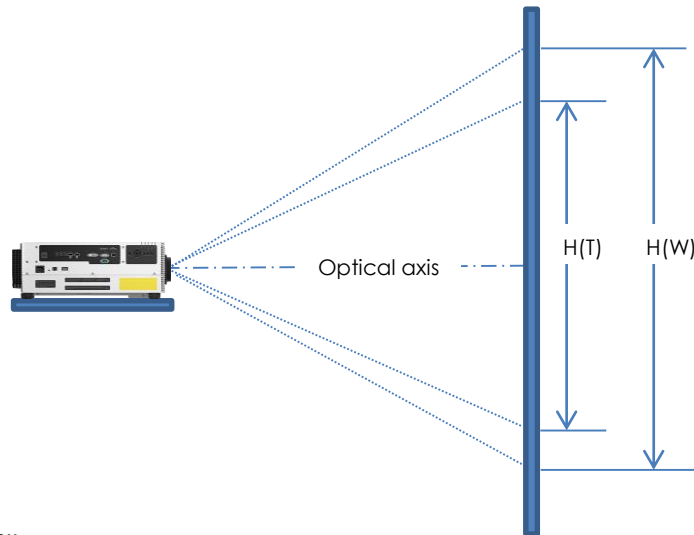

PROJECTION DISTANCE (METERS)

Lens	100"	200"	300"	400"	500"	600"
Ultra-Wide Fixed Zoom lens RS-SL06UW	1.2	2.3	3.5			
Wide Fixed Zoom lens RS-SL03WF	1.73	3.45	5.17			
Wide Zoom Lens RS-SL05WZ	2.2 - 3.2	4.3 - 6.5	6.5 - 9.7	8.6 - 13	10.8 - 16.3	12.9 - 19.5
Standard Zoom Lens RS-SL01ST	3.2 - 4.8	6.4 - 9.6	9.6 - 14.5	12.9 - 19.3	23.8 - 40.4	16.1 - 24.1
Long Zoom Lens RS-SL02LZ	4.7 - 8	9.5 - 16.1	14.2 - 24.2	19 - 32.3	23.8 - 40.4	28.5 - 48.5
Ultra-Long Zoom Lens RS-SL04UL	7.6 - 14.9	15.2 - 29.8	22.7 - 44.6	30.2 - 59.4	37.7 - 74.2	45.2 - 89