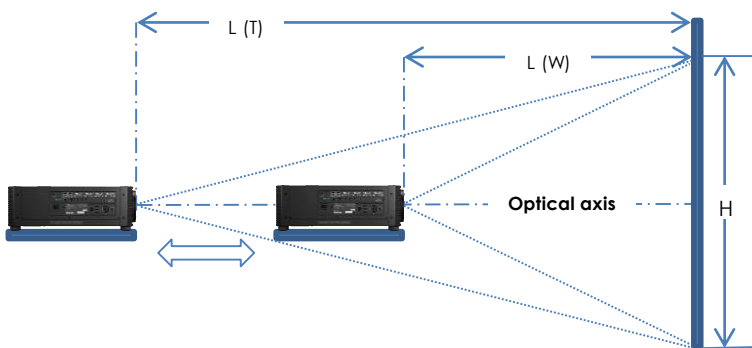

Sales Start Date: December 2017

XEED 4K600Z

CONNECTIVITY

THROW DISTANCES

| Image size (4096 x 2400) | | | Projection Distance meters | |
|--------------------------|-----------|------------|----------------------------|------|
| Inch | Width (m) | Height (m) | Wide | Tele |
| 40 | 88 | 51 | 1.2 | 2.1 |
| 60 | 131 | 77 | 1.8 | 3.1 |
| 80 | 175 | 103 | 2.3 | 4.1 |
| 100 | 219 | 128 | 2.9 | 5.2 |
| 120 | 263 | 154 | 3.5 | 6.2 |
| 140 | 307 | 180 | 4.1 | 7.2 |
| 160 | 351 | 205 | 4.7 | 8.2 |
| 180 | 394 | 231 | 5.3 | 9.3 |
| 200 | 438 | 257 | 5.9 | 10.3 |
| 250 | 548 | 321 | 7.3 | 12.9 |
| 300 | 657 | 385 | 8.8 | 15.5 |
| 350 | 767 | 449 | 10.3 | 18.0 |
| 400 | 877 | 514 | 11.7 | 20.6 |
| 500 | 1096 | 642 | 14.6 | 25.8 |
| 600 | 1315 | 770 | 17.6 | 30.9 |