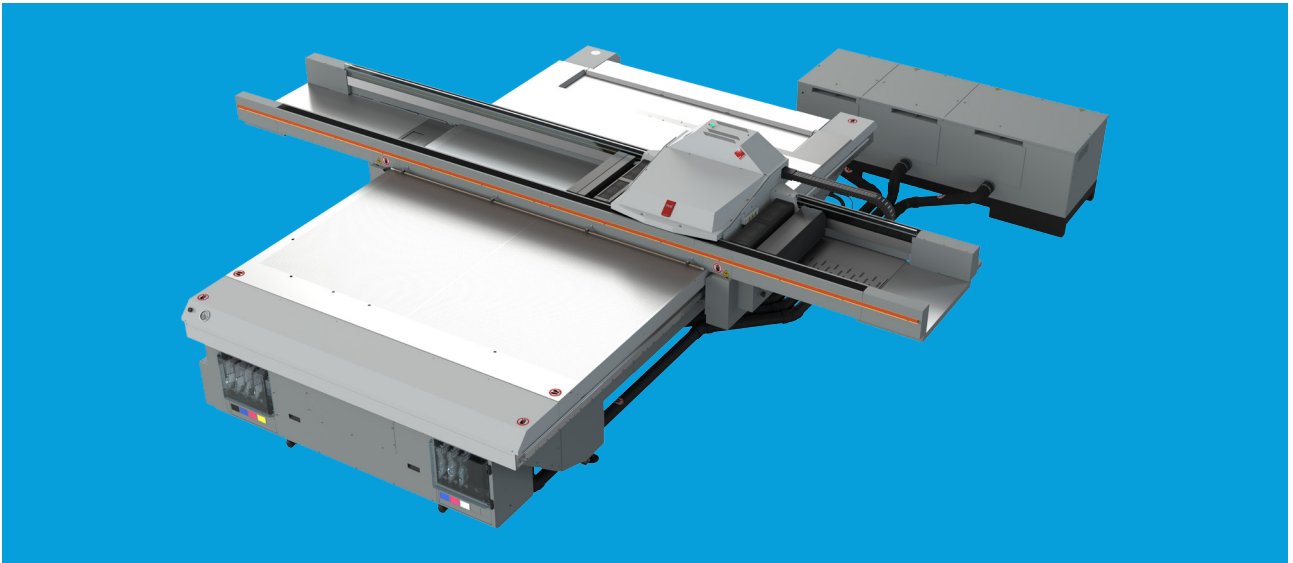

OCÉ ARIZONA 6100 SERIES HIGH FLOW VACUUM

FAST FLATBED WITH HIGH FLOW VACUUM SYSTEM

The new standard in rigid media flatbed printing. Print easily and reliably on porous or even warped media with the powerful High Flow Vacuum system, all while maximising productivity, print quality and reliability.

- Powerful, instant-on High Flow Vacuum system
- Ideal for porous or warped media applications
- Easily drawdown and printing on corrugated cardboard
- Océ VariaDot™ imaging technology for superior print quality
- True flatbed architecture with 240,000 vacuum holes
- Print speed up to 155m² per hour
- Automated Printhead Maintenance System
- 10 pneumatic media registration pins for easy positioning
- Extra-large 2.5 x 3.2 m flatbed table
- Field upgradable for additional white ink colour channel*

* Océ Arizona 6160 XTS High Flow Vacuum only

Canon

Explore. Inspire. Improve.

TECHNICAL SPECIFICATIONS

OCÉ ARIZONA 6100 SERIES HIGH FLOW VACUUM

PRINTER

Machine type
 Printing method
 Number of nozzles
 Image technology
 Print resolution
 Vacuum System